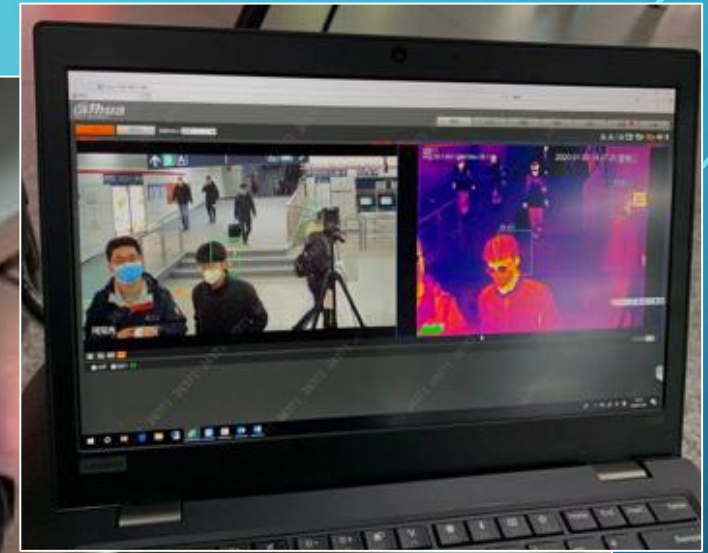

This solution has also been essential to successfully containing the outbreak in China and helping businesses and transport re-open. Just a few use cases include:

- Bank of China
- Hanzhou Metro
- Shanghai Train Station