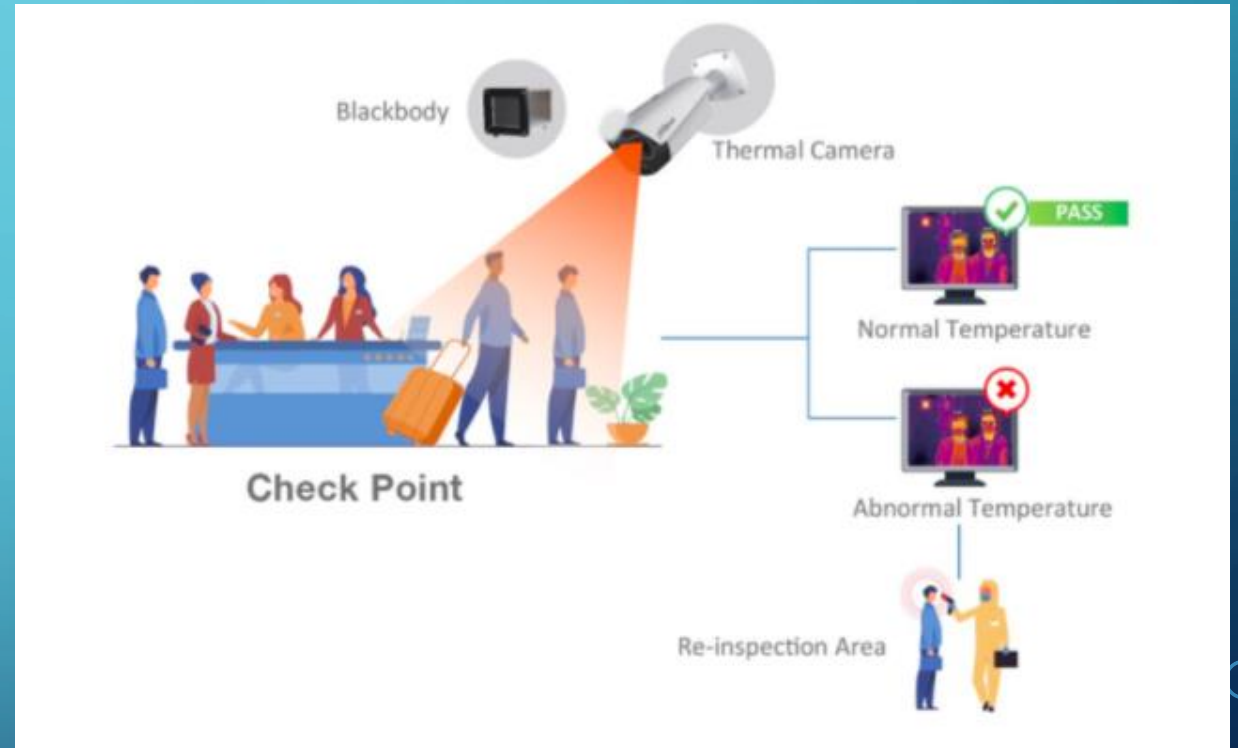

# Turnkey Solution for Fever Screening Access Control

RedSpeed's Solution is:

- **Non-invasive and fast.** Personnel simply walk through a defined area between the camera and the blackbody. No need to stand still, multiple people scanned at once.
- **Most Accurate** -- within .55 degrees Fahrenheit (.3 Celsius).
- **Portable or Fixed.** We can hardwire the system for your entrances, or setup a temporary installation that can be moved to new locations as needed (i.e. special events, etc.)
- **Multiple Alerts.** Alerts can be on guard screen only and/or with camera, e-mail alerts.
- **Simple.** Camera, blackbody, display. No complicated training required.